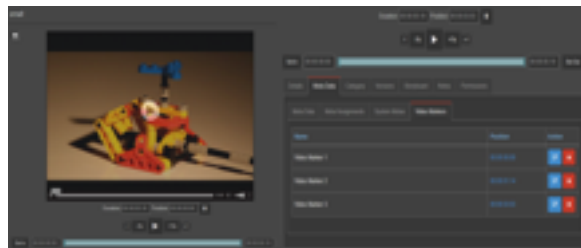

Marsis MAM 4K

Web MAM System

Master Control - SDI- IP - Virtualized - Cloud

Access your MAM Anytime ! Anywhere !

WEB PLAYOUT

Access your playout from any device. Web User interface through Marsis gateway

USER PERMISSIONS

Users can be defined and grouped in the system. User management adds extra security

NO MORE KVM EXTENDER

Operators can access playout - cg - ingest and MAM servers via web desktop or mobile clients. No need for external KVM extender

ONE POINT MANAGEMENT

Utility Manager allows technical team to manage and control all channels from single seat. All system can be configured from single point

RENT YOUR SERVER

Playout Centers can rent each channel individually to different customers. Customers can access and see only their playlist / content

EASY UPDATE

Unique design offers easy update and upgrade. Server upgrades makes all changes in the web clients automatically

- Redundant systems with server - client access. 4K / HD /SD Content Management Completely Web based and accessible from anywhere anytime.
- True remote system can be deployed anywhere. Unique design runs on Linux operating system makes operation easy.
- System is completely designed for multi operation where customers can share single server based on permission. Tech team can manage all channels from one seat.
- Hybrid system which can run in master control, cloud or virtualized environment as well. Applications are unlimited like TV MAM, University Library, Police, Military or disaster recovery applications.

Web Client and Windows Tool

- Runs on Virtual, Cloud or Standard IT hardware
- Completely web based no desktop client needed
- Manage & Control Playout via web
- Advanced user permission & group management
- Project, Folder and Asset based user permission
- Built in Multi Profile Transcoding Engine
- Social Media Integration - Facebook Sharing
- Customizable Metadata Fields and Categories
- Fast and Accurate Search Engine
- Rent single server to multiple customers
- Scalable and Expandable System
- Add storage as you grow
- High Availability with Redundancy
- Master & Back up Cluster Scenario
- Playlist Preparation Module
- Playout Control Function
- 4K/HD/SD multiformat performance
- Video Markers for finding specific point in video
- Automatic Proxy Generation
- Multiple Location Archive Server Management
- Wide range broadcast file format playback
- Web sharing module with date - time limit
- Watch Folder for automatic archiving
- Simple, Advanced and Template based search
- Mobile device optimized view support
- Manual and Automatic Database back up
- Linux Server and My SQL Database
- Built in Web Player with frame by frame playback
- Built in FTP Client for content upload
- Integrated LTO Tape Support